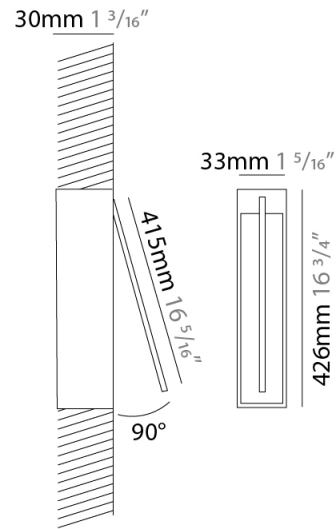

SPILLO 1 ROD RECESSED

D46006- -

base number   Color   Finish
Temperature   Options

1. To build a product code in our configurator select the specify button on the base model # product page
2. To build a manual product code on this datasheet choose from the options listed below in blue font and add the suffix to the base model #

GENERAL

Series: Spillo
Subseries: Spillo 1 Rod
Brand: Icone
Division: Design
Mounting Type: Recessed
Mounting Location: Wall
Subcategory: Ambient

PHYSICAL

Shape: Rectangle
Width (mm): 33
Width (in): 1 ⁵/₁₆
Height (mm): 426
Height (in): 16 ³/₄
Min. Recessing Depth (mm): 30
Min. Recessing Depth (in): 1 ³/₁₆
Light Distribution: Adjustable
[Fixture Finish: WHI / BLK / CHR / BGD](#)
Fixture Material: Brass

ELECTRICAL

Lamp Type: LED
Total Output Wattage (W): 4.8
Dimming: 0-10V Dimming
Driver Included: No
Driver Location: Remote
Driver Type: Constant Voltage - 120Vac
Driver Class: Class 2
Input Voltage (V): 120
Output Voltage (V): 12
Upon Request: (Not included, see components) 0-10Vdc dimming / 277Vac

LED

[Color Temperature (°K): 2700 / 3000](#)
Nominal Lumen (lm): 440
CRI: >90 CRI
Lamp Life (hrs): 50000

OPTICAL

Adjustability: Tilt 120°

RATINGS AND CERTIFICATIONS

Certified By: Certified for North American Standards
IP rating: IP20

PROJECT
TYPE
SPECIFIER
QUANTITY
DATE