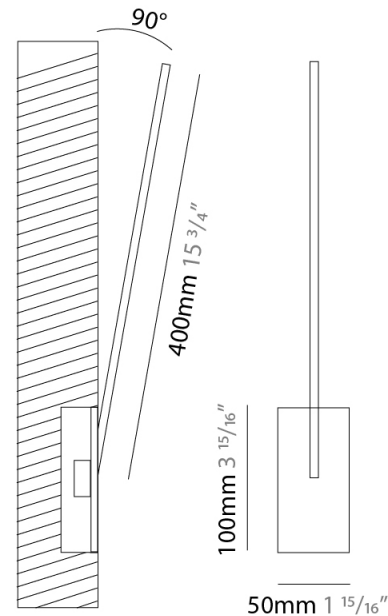

GENERAL

Series: Spillo
 Subseries: Spillo 1 Rod
 Brand: Icone
 Division: Design
 Mounting Type: Recessed
 Mounting Location: Wall
 Subcategory: Ambient

PHYSICAL

Shape: Rectangle
 Width (mm): 33
 Width (in): 1 ⁵/₁₆
 Height (mm): 426
 Height (in): 16 ³/₄
 Min. Recessing Depth (mm): 30
 Min. Recessing Depth (in): 1 ³/₁₆
 Light Distribution: Adjustable
[Fixture Finish: WHI / BLK / CHR / BGD](#)
 Fixture Material: Brass

GENERAL

Series: Spillo
 Subseries: Spillo 1 Rod
 Brand: Icone
 Division: Design
 Mounting Type: Recessed
 Mounting Location: Wall
 Subcategory: Ambient

PHYSICAL

Shape: Rectangle
 Width (mm): 50
 Width (in): 1 ¹⁵/₁₆
 Height (mm): 400
 Height (in): 15 ³/₄
 Light Distribution: Adjustable
 Fixture Finish: WHI / BLK / CHR / BGD
 Fixture Material: Brass

LED

Color Temperature (°K): 2700 / 3000
 Nominal Lumen (lm): 440
 CRI: >90 CRI
 Lamp Life (hrs): 50000

OPTICAL

Adjustability: Tilt 120°

RATINGS AND CERTIFICATIONS

Certified By: Certified for North American Standards
 IP rating: IP20